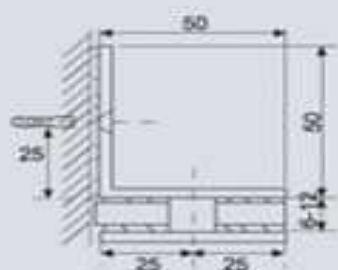

XD-901S

OXB-863