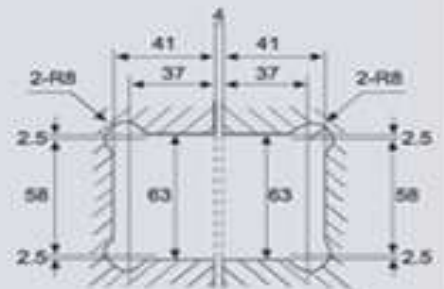

Glass cut-out top and bottom

OXB-224

- FEATURES:**
MATERIAL: Brass And Stainless Steel
DOOR THICKNESS: 6mm to 12mm
DOOR WEIGHT: 45 kgs maximum
FINISH: Bright Chrome Plated (CP)
 Satin Chrome Plated (SN)
 Titanium Plated (TI)
 Polished Brass (PB)