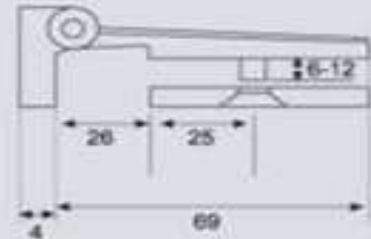

Glass cut-out top and bottom

OXB-224

- FEATURES:**
MATERIAL: Brass And Stainless Steel
DOOR THICKNESS: 6mm to 12mm
DOOR WEIGHT: 45 kgs maximum
FINISH: Bright Chrome Plated (CP)
 Satin Chrome Plated (SN)
 Titanium Plated (TI)
 Polished Brass (PB)

OXB-301

OXB-302

View of the bottom

OXB-303

Glass cut-out top and bottom

OXB-304

- FEATURES:**
MATERIAL: Brass And Stainless Steel
DOOR THICKNESS: 6mm to 12mm
DOOR WEIGHT: 45 kgs maximum
FINISH: Bright Chrome Plated (CP)
 Satin Chrome Plated (SN)
 Titanium Plated (TI)
 Polished Brass (PB)

SHOWER DOOR HINGES

OXB-713

OXB-714

FEATURES:

MATERIAL: Brass And Stainless Steel
DOOR THICKNESS: 6mm to 12mm
DOOR WEIGHT: 45 kgs maximum

OXB-500B

Glass cut-out top and bottom

FEATURES: