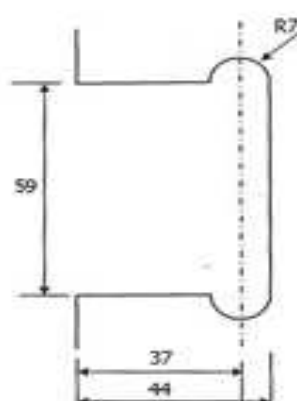

BATHROOM LOCKS

GDL-0041

Suitable for: glass door from 8 - 12mm thick

Finishes: CP

GDL-0042

Suitable for: glass door from 8 - 12mm thick

Finishes: CP

SHOWER SEALS

OXB-1 (6-8)
OXB-1 (8-10)

Plastic Seals

OXB-2 (6-8)
OXB-2 (8-10)

OXB-2A (6-8)
OXB-2A (8-10)

OXB-2B (6-8)
OXB-2B (8-10)

OUR SEALS ARE ALSO
AVAILABLE FOR 12mm
GLASS

OXB-3 (6-8)
OXB-3 (8-10)

OXB-4 (6-8)
OXB-4 (8-10)