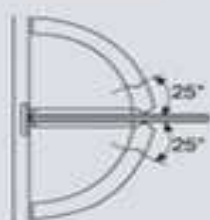

Glass cut-out top and bottom

OXB-224

- FEATURES:**
MATERIAL: Brass And Stainless Steel
DOOR THICKNESS: 6mm to 12mm
DOOR WEIGHT: 45 kgs maximum
FINISH: Bright Chrome Plated (CP)
 Satin Chrome Plated (SN)
 Titanium Plated (TI)
 Polished Brass (PB)

OXB-301

OXB-302

View of the bottom

OXB-303

Glass cut-out top and bottom

OXB-304

- FEATURES:**
MATERIAL: Brass And Stainless Steel
DOOR THICKNESS: 6mm to 12mm
DOOR WEIGHT: 45 kgs maximum
FINISH: Bright Chrome Plated (CP)
 Satin Chrome Plated (SN)
 Titanium Plated (TI)
 Polished Brass (PB)

SHOWER DOOR HINGES

OXB-713

OXB-714

FEATURES:

MATERIAL: Brass And Stainless Steel
DOOR THICKNESS: 6mm to 12mm
DOOR WEIGHT: 45 kgs maximum

OXB-500B

Glass cut-out top and bottom

FEATURES: