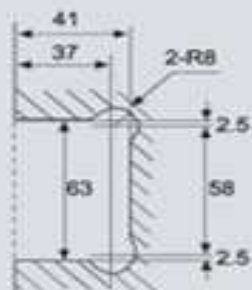

SHOWER DOOR HINGES

OXB-713

OXB-714

FEATURES:

MATERIAL: Brass And Stainless Steel
DOOR THICKNESS: 6mm to 12mm
DOOR WEIGHT: 45 kgs maximum

OXB-500B

Glass cut-out top and bottom

FEATURES: