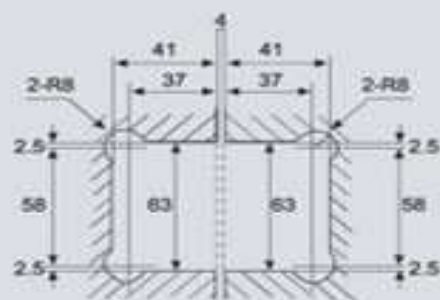

OXB-301

OXB-302

View of the bottom

OXB-303

Glass cut-out top and bottom

OXB-304

- FEATURES:**
MATERIAL: Brass And Stainless Steel
DOOR THICKNESS: 6mm to 12mm
DOOR WEIGHT: 45 kgs maximum
FINISH: Bright Chrome Plated (CP)
 Satin Chrome Plated (SN)
 Titanium Plated (TI)
 Polished Brass (PB)

SHOWER DOOR HINGES

OXB-713

OXB-714

FEATURES:

MATERIAL: Brass And Stainless Steel
DOOR THICKNESS: 6mm to 12mm
DOOR WEIGHT: 45 kgs maximum

OXB-500B

Glass cut-out top and bottom

FEATURES: