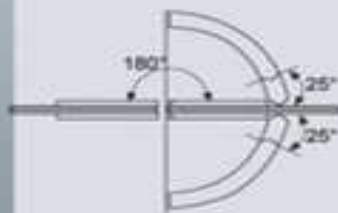

Glass cut-out top and bottom

OXB-224

- FEATURES:**
MATERIAL: Brass And Stainless Steel
DOOR THICKNESS: 6mm to 12mm
DOOR WEIGHT: 45 kgs maximum
FINISH: Bright Chrome Plated (CP)
 Satin Chrome Plated (SN)
 Titanium Plated (TI)
 Polished Brass (PB)

OXB-301

OXB-302

View of the bottom

OXB-303

Glass cut-out top and bottom

OXB-304

- FEATURES:**
MATERIAL: Brass And Stainless Steel
DOOR THICKNESS: 6mm to 12mm
DOOR WEIGHT: 45 kgs maximum
FINISH: Bright Chrome Plated (CP)
 Satin Chrome Plated (SN)
 Titanium Plated (TI)
 Polished Brass (PB)

SHOWER DOOR HINGES

OXB-713

OXB-714

FEATURES:

MATERIAL: Brass And Stainless Steel
DOOR THICKNESS: 6mm to 12mm
DOOR WEIGHT: 45 kgs maximum

OXB-500B

Glass cut-out top and bottom

FEATURES: