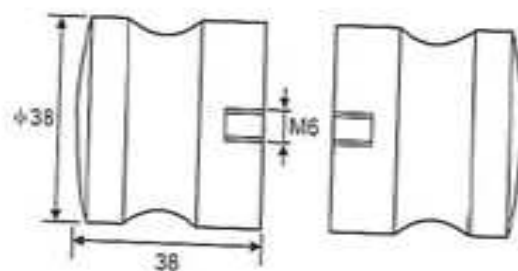

SHOWER DOOR KNOBS

OXB-911