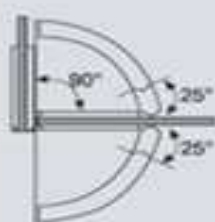

Glass cut-out top and bottom

OXB-224

- FEATURES:**
MATERIAL: Brass And Stainless Steel
DOOR THICKNESS: 6mm to 12mm
DOOR WEIGHT: 45 kgs maximum
FINISH: Bright Chrome Plated (CP)
 Satin Chrome Plated (SN)
 Titanium Plated (TI)
 Polished Brass (PB)

OXB-301

OXB-302

View of the bottom

OXB-303

Glass cut-out top and bottom

OXB-304

- FEATURES:**
MATERIAL: Brass And Stainless Steel
DOOR THICKNESS: 6mm to 12mm
DOOR WEIGHT: 45 kgs maximum
FINISH: Bright Chrome Plated (CP)
 Satin Chrome Plated (SN)
 Titanium Plated (TI)
 Polished Brass (PB)

SHOWER DOOR HINGES

OXB-713

OXB-714

FEATURES:

MATERIAL: Brass And Stainless Steel
DOOR THICKNESS: 6mm to 12mm
DOOR WEIGHT: 45 kgs maximum

OXB-500B

Glass cut-out top and bottom

FEATURES: