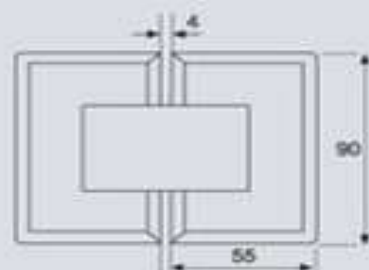

View of the bottom