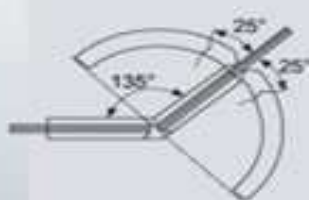

OXB-302

1. **FEATURES:**
   MATERIAL: Brass And Stainless Steel
   DOOR THICKNESS: 6mm to 12mm
   DOOR WEIGHT: 45 kgs maximum
   FINISH: Bright Chrome Plated (CP)
   Satin Chrome Plated (SN)
   Titanium Plated (TI)
   Polished Brass (PB)