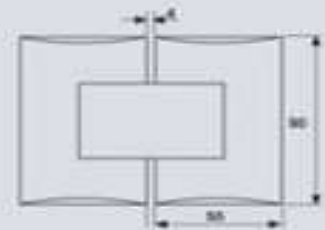

View of the bottom