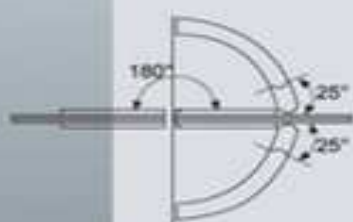

Glass cut-out top and bottom

OXB-224

- FEATURES:**
MATERIAL: Brass And Stainless Steel
DOOR THICKNESS: 6mm to 12mm
DOOR WEIGHT: 45 kgs maximum
FINISH: Bright Chrome Plated (CP)
 Satin Chrome Plated (SN)
 Titanium Plated (TI)
 Polished Brass (PB)

OXB-301

OXB-302

View of the bottom

OXB-303

Glass cut-out top and bottom

OXB-304

- FEATURES:**
MATERIAL: Brass And Stainless Steel
DOOR THICKNESS: 6mm to 12mm
DOOR WEIGHT: 45 kgs maximum
FINISH: Bright Chrome Plated (CP)
 Satin Chrome Plated (SN)
 Titanium Plated (TI)
 Polished Brass (PB)

SHOWER DOOR HINGES

OXB-713

OXB-714

FEATURES:

MATERIAL: Brass And Stainless Steel
DOOR THICKNESS: 6mm to 12mm
DOOR WEIGHT: 45 kgs maximum

OXB-500B

Glass cut-out top and bottom

FEATURES: