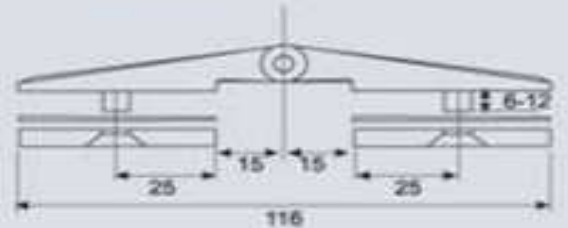

Glass cut-out top and bottom

OXB-224

- FEATURES:**
MATERIAL: Brass And Stainless Steel
DOOR THICKNESS: 6mm to 12mm
DOOR WEIGHT: 45 kgs maximum
FINISH: Bright Chrome Plated (CP)
 Satin Chrome Plated (SN)
 Titanium Plated (TI)
 Polished Brass (PB)

OXB-301

OXB-302

View of the bottom

OXB-303

Glass cut-out top and bottom

OXB-304

- FEATURES:**
MATERIAL: Brass And Stainless Steel
DOOR THICKNESS: 6mm to 12mm
DOOR WEIGHT: 45 kgs maximum
FINISH: Bright Chrome Plated (CP)
 Satin Chrome Plated (SN)
 Titanium Plated (TI)
 Polished Brass (PB)

SHOWER DOOR HINGES

OXB-713

OXB-714

FEATURES:

MATERIAL: Brass And Stainless Steel
DOOR THICKNESS: 6mm to 12mm
DOOR WEIGHT: 45 kgs maximum

OXB-500B

Glass cut-out top and bottom

FEATURES: