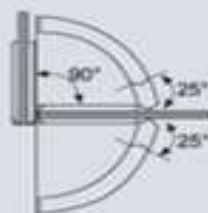

Glass cut-out top and bottom

OXB-224

- FEATURES:**
MATERIAL: Brass And Stainless Steel
DOOR THICKNESS: 6mm to 12mm
DOOR WEIGHT: 45 kgs maximum
FINISH: Bright Chrome Plated (CP)
 Satin Chrome Plated (SN)
 Titanium Plated (TI)
 Polished Brass (PB)