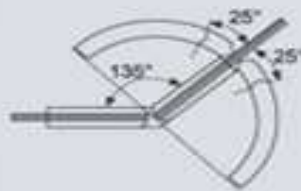

View of the bottom