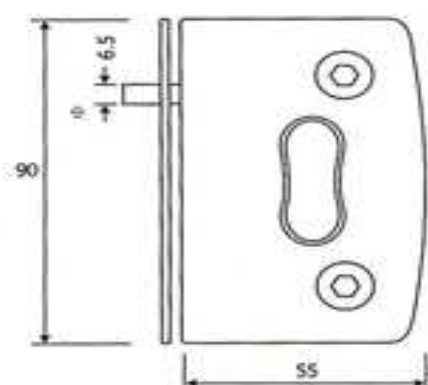

BATHROOM LOCKS

GDL-0041

Suitable for: glass door from 8 - 12mm thick

Finishes: CP

GDL-0042

Suitable for: glass door from 8 - 12mm thick

Finishes: CP

SHOWER SEALS