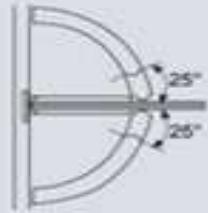

OXB-221

OXB-222