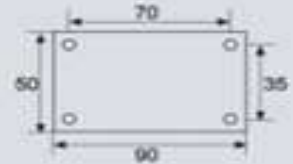

OXB-221

OXB-222

OXB-223

OXB-224

1. **FEATURES:**
   MATERIAL: Brass And Stainless Steel
   DOOR THICKNESS: 6mm to 12mm
   DOOR WEIGHT: 45 kgs maximum
   FINISH: Bright Chrome Plated (CP)
   Satin Chrome Plated (SN)
   Titanium Plated (TI)
   Polished Brass (PB)