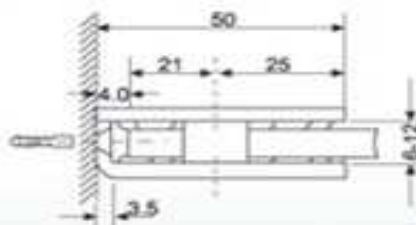

OXB-861S

OXB-861